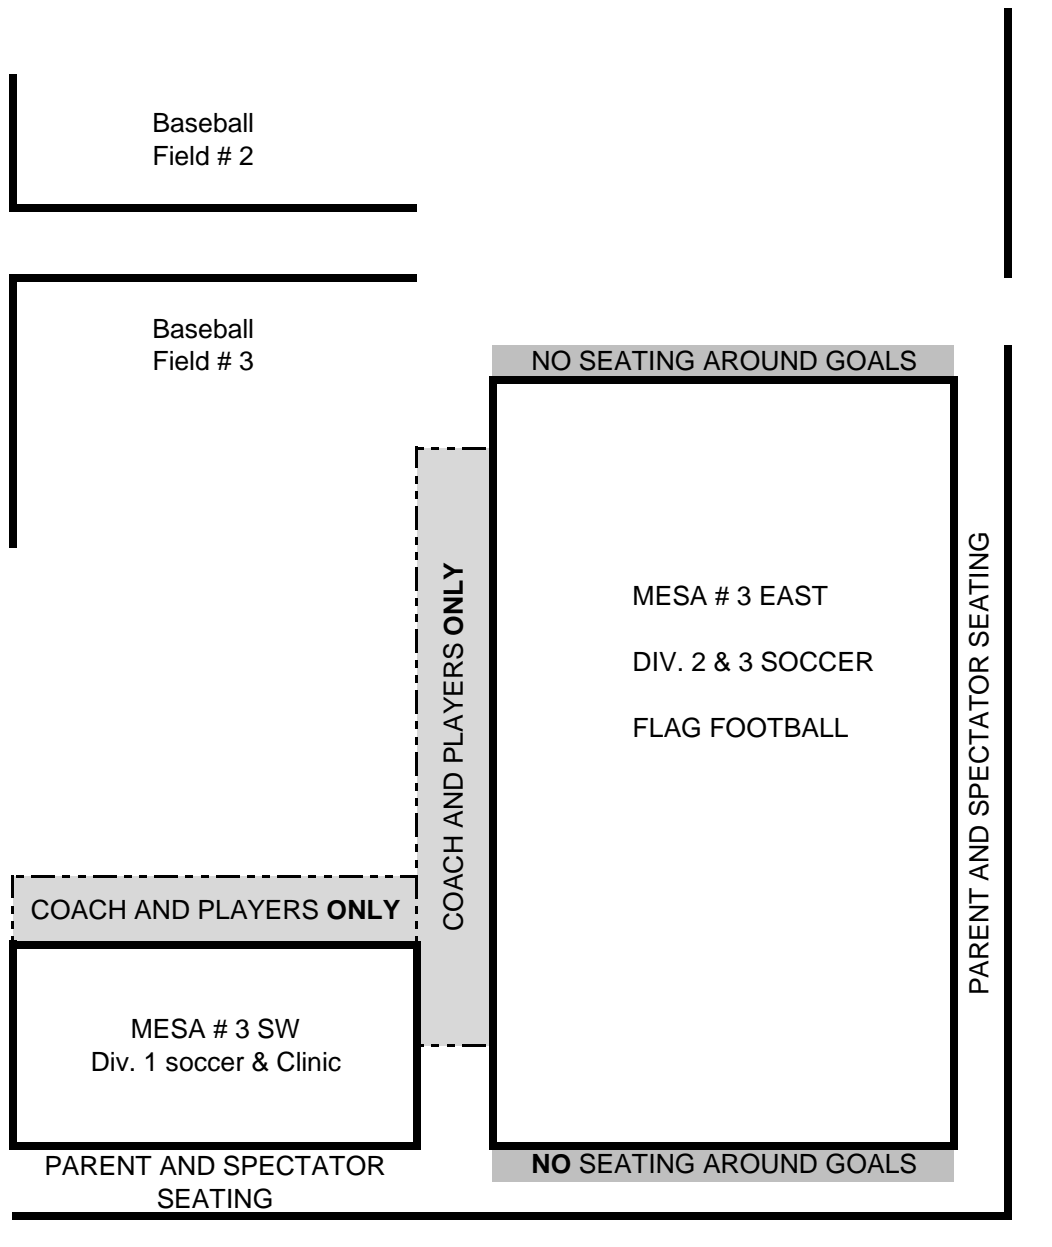

MESA PARK FIELD

NORTH

*Map NOT drawn to scale

Baseball
Field # 1

Restrooms
Concessions

Baseball
Field # 4

NO SEATING AROUND GOALS

MESA # 4
DIV. 2 & 3 SOCCER
FLAG FOOTBALL

COACH AND PLAYERS ONLY

COACH AND PLAYERS ONLY

MESA # 4 SE
Div. 1 soccer & Clinic

NO SEATING AROUND GOALS

PARENT AND SPECTATOR
SEATING

Parking

PARENT AND SPECTATOR SEATING

NE 12th STREET

SOUTH

ELD MAP

Baseball
Field # 2

Baseball
Field # 3

NO SEATING AROUND GOALS

MESA # 3 EAST
DIV. 2 & 3 SOCCER
FLAG FOOTBALL

COACH AND PLAYERS ONLY

MESA # 3 SW
Div. 1 soccer & Clinic

PARENT AND SPECTATOR
SEATING

NO SEATING AROUND GOALS

PARENT AND SPECTATOR SEATING

Chaney Ave.